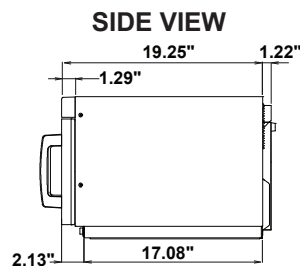

Design and specifications subject to change without notice. Sharp is a registered trademark of Sharp Corporation. TwinTouch, SelectaProgram, SelectaPower, SelectaTime and Express Defrost are trademarks of Sharp Corporation. All other trademarks are the property of their respected owners.

SHARP ELECTRONICS CORPORATION
100 Paragon Drive, Montvale NJ, 07645
1.800.237.4277 • www.sharpsusa.com

© 2020 Sharp Electronics Corporation. All rights reserved.

SHARP®
Be Original.