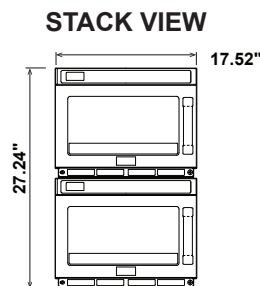

Design and specifications subject to change without notice. Sharp is a registered trademark of Sharp Corporation. TwinTouch, SelectaProgram, SelectaPower, SelectaTime and Express Defrost are trademarks of Sharp Corporation. All other trademarks are the property of their respected owners.

SHARP ELECTRONICS CORPORATION
100 Paragon Drive, Montvale NJ, 07645
1.800.237.4277 • www.sharpsusa.com

© 2020 Sharp Electronics Corporation. All rights reserved.

SHARP®
Be Original.