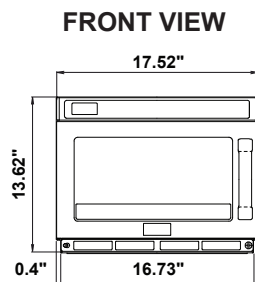

Design and specifications subject to change without notice. Sharp is a registered trademark of Sharp Corporation. TwinTouch, SelectaProgram, SelectaPower, SelectaTime and Express Defrost are trademarks of Sharp Corporation. All other trademarks are the property of their respected owners.

SHARP ELECTRONICS CORPORATION
100 Paragon Drive, Montvale NJ, 07645
1.800.237.4277 • www.sharpsusa.com

© 2020 Sharp Electronics Corporation. All rights reserved.

SHARP®
Be Original.