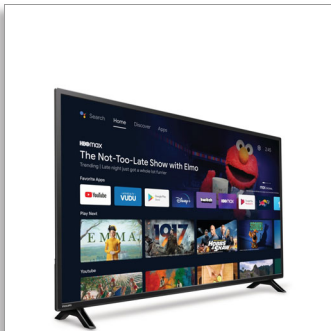

Philips  
5700 series 4K UltraHD  
LED Android TV with  
Google Assistant

**55" Android TV**  
4K Ultra HD 2160p  
Chromecast  
Built-in Google Assistant

**55PFL5766**

Watch what you love, control it with your voice

4K UltraHD Android TV

The Philips Android TV brings great content to you, so you can spend less time browsing and more time watching. Just pick from the personalized recommendations from Google Play, YouTube, Netflix, and other apps directly on your TV screen.