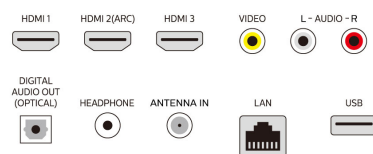

- Multimedia connections: USB Storage Device
- Playback Formats: H.264/MPEG-4 AVC, H.265/HEVC, MPEG2, MPEG4*

Tuner/Reception/Transmission

- Aerial Input: 75 ohm F-type
- TV system: ATSC, NTSC
- Video Playback: NTSC
- Tuner bands: UHF, VHF

Connectivity

- HDMI 1: HDMI
- HDMI 2: HDMI(ARC)
- HDMI 3: HDMI
- AV 1: Audio L/R in, CVBS in
- Audio Output - Digital: Optical (TOSLINK)
- Other connections: Ethernet, Headphone out, Wireless LAN 802.11ac MIMO
- USB: USB 2.0
- EasyLink (HDMI-CEC): One touch play, Power status, System info (menu language), Remote control pass-through, System audio control, System standby
- Bluetooth version: 5.0
- HDCP2.3: Yes on all HDMI

Power

- Ambient temperature: 5°C to 40°C (41°F to 104°F)
- Mains power: 120V/60Hz
- Power consumption: 135 W
- Standby power consumption: < 0.5W

Dimensions

- Set dimensions in inch (W x H x D):
  49.2 x 28.5 x 3.0 inch
- Product weight (lb): 23.59 lb
- Set dimensions with stand in inch (W x H x D):
  49.2 x 30.6 x 8.6 inch

- Stand width (inch): 443.6 inch
- Product weight (+stand) (lb): 23.81 lb
- Box dimensions in inch (W x H x D):
  55.6 x 31.9 x 6 inch
- Weight incl. Packaging (lb): 34.61
- VESA wall mount compatible: 300 x 300 mm

Accessories

- Included accessories: Quick start guide, Caution sheet, Safety warranty sheet, Remote Control, Batteries for remote control, Table top stand, Screws
- Power cord: 59 inch

Android TV Services

- OS: Android Pie

Connections

Rear

Issue date 2021-03-11

Version: 1.5.1

12 NC: 8670 001 72067
UPC: 6 09585 25380 3

© 2021 Koninklijke Philips N.V.
All Rights reserved.

Specifications are subject to change without notice.
Trademarks are the property of Koninklijke Philips N.V.
or their respective owners.

www.philips.com

* Google, Android TV, Chromecast built-in, Google Duo and other marks are trademarks of Google LLC

* Netflix streaming membership required. See www.netflix.com/TermsOfUse

* 1 For use outside the United States, use 400,000+

* 1 External camera and microphone required

* 2 requires compatible smart home products

* USB recording for digital channels only, recordings may be limited by broadcast copy protection. Country and channel restrictions may apply.

* USB multimedia playback requires third-party app installation. Please visit the Google Play Store for more details, including app availability for your country.