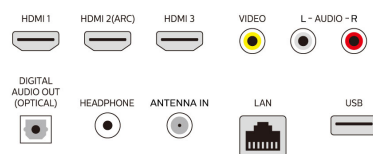

- Multimedia connections: USB Storage Device
- Playback Formats: H.264/MPEG-4 AVC, H.265/HEVC, MPEG2, MPEG4*

Tuner/Reception/Transmission

- Aerial Input: 75 ohm F-type
- TV system: ATSC, NTSC
- Video Playback: NTSC
- Tuner bands: UHF, VHF

Connectivity

- HDMI 1: HDMI
- HDMI 2: HDMI(ARC)
- HDMI 3: HDMI
- AV 1: Audio L/R in, CVBS in
- Audio Output - Digital: Optical (TOSLINK)
- Other connections: Ethernet, Headphone out, Wireless LAN 802.11ac MIMO
- USB: USB 2.0
- EasyLink (HDMI-CEC): One touch play, Power status, System info (menu language), Remote control pass-through, System audio control, System standby
- Bluetooth version: 5.0
- HDCP2.3: Yes on all HDMI

Power

- Ambient temperature: 5°C to 40°C (41°F to 104°F)
- Mains power: 120V/60Hz
- Power consumption: 130 W
- Standby power consumption: < 0.5W

Dimensions

- Set dimensions in inch (W x H x D):
  44.7 x 26.0 x 3.0 inch
- Product weight (lb): 19.84 lb
- Set dimensions with stand in inch (W x H x D):

- 44.7 x 28.1 x 8.6 inch
- Stand width (inch): 39.1 inch
- Product weight (+stand) (lb): 20.06 lb
- Box dimensions in inch (W x H x D):
  51.2 x 29.8 x 5.9 inch
- Weight incl. Packaging (lb): 29.10
- VESA wall mount compatible: 300 x 300 mm

Accessories

- Included accessories: Quick start guide, Caution sheet, Safety warranty sheet, Remote Control, Batteries for remote control, Table top stand, Screws
- Power cord: 59 inch

Android TV Services

- OS: Android Pie

Connections

Rear

Issue date 2021-03-11

Version: 1.3.1

12 NC: 8670 001 72066
UPC: 6 09585 25379 7

© 2021 Koninklijke Philips N.V.
All Rights reserved.

Specifications are subject to change without notice.
Trademarks are the property of Koninklijke Philips N.V.
or their respective owners.

www.philips.com

* Google, Android TV, Chromecast built-in, Google Duo and other marks are trademarks of Google LLC

* Netflix streaming membership required. See www.netflix.com/TermsOfUse

* 1 For use outside the United States, use 400,000+

* 1 External camera and microphone required

* 2 requires compatible smart home products

* USB recording for digital channels only, recordings may be limited by broadcast copy protection. Country and channel restrictions may apply.

* USB multimedia playback requires third-party app installation. Please visit the Google Play Store for more details, including app availability for your country.