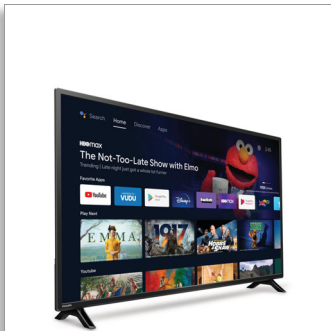

Philips
5700 series 4K UltraHD
LED Android TV with
Google Assistant

50" Android TV
4K Ultra HD 2160p
Chromecast
Built-in Google Assistant

50PFL5766

Watch what you love, control it with your voice

4K UltraHD Android TV

Enjoy the beauty of 4K Ultra HD

- Bright 4K LED TV with vibrant HDR picture
- HDR10 supported — See more of that the director intended

Android TV makes it easy to get more from your TV

- 700,000+ movies and show from across streaming services
- Choose from 5000+ apps on the Google Play store
- Chromecast — Put your small screen on your big screen
- Google Duo — simple video calls*1
- Wirelessly connect your headphones with Bluetooth built-in