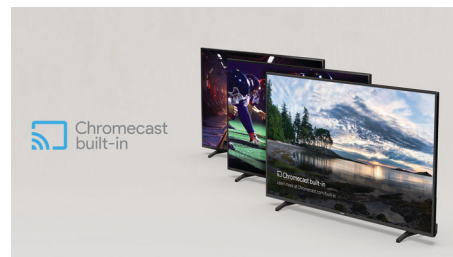

Chromecast Built-in

Put your small screen on your big screen. Simply use your mobile device to cast your favorite shows, movies, music, sports, games, and more on your TV.

Google Duo

Your favorite faces, now on the big screen. Catch up with your friends and family, right on the big screen. With Google Duo on Philips