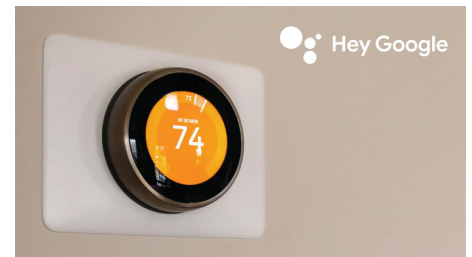

Chromecast Built-in

Put your small screen on your big screen. Simply use your mobile device to cast your favorite shows, movies, music, sports, games, and more on your TV.

Google Duo

Your favorite faces, now on the big screen. Catch up with your friends and family, right on the big screen. With Google Duo on Philips

Smart Home Devices

Use your voice to create the perfect viewing environment. Control smart home devices throughout your home. Adjust room temperature, lighting, or control other connected devices.*2

Specifications