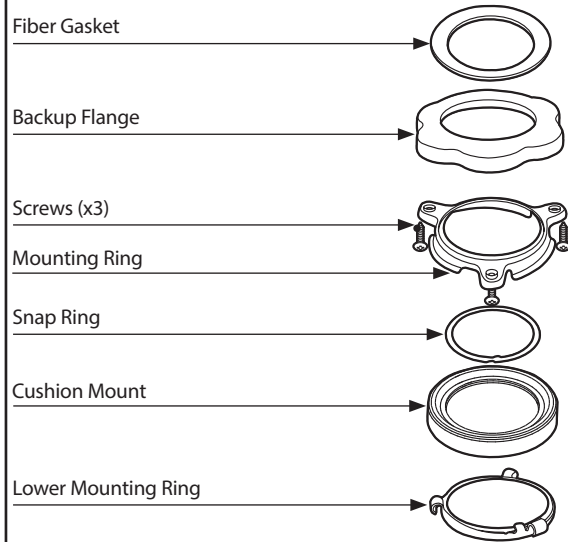

Order by Part Number

Mounting Assembly Kit - 1824

Drain Elbow Kit - 1026

Garbage Disposals

MODEL GXC75c

Other Available Accessories

Air Switch Remote Controller

- Installs into existing sink hole to operate disposer with plunger air switch.
- Perfect application for island countertops or where electrical switch is unavailable.
- No wiring connections or code restrictions.

Air Switch Base Unit

Air Switch Remote Controller	ARC-4200
Additional Air Switch Button Finish Options:	
Chrome	AS-4201-CH
Satin Nickel	AS-4201-SN
Mediterranean Bronze	AS-4201-BRB
Polished Brass	AS-4201-BR
White	AS-4201-WH
Almond	AS-4201-AL
Biscuit	AS-4201-BIS