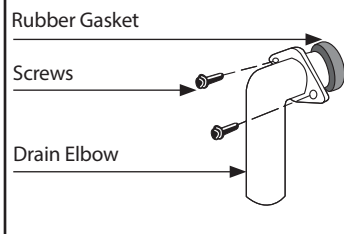

Order by Part Number

Mounting Assembly Kit - 1824

Drain Elbow Kit - 1026

Garbage Disposals

MODEL GXC75c

Other Available Accessories

Air Switch Remote Controller

- Installs into existing sink hole to operate disposer with plunger air switch.
- Perfect application for island countertops or where electrical switch is unavailable.
- No wiring connections or code restrictions.

Air Switch Base Unit

Air Switch Remote Controller	ARC-4200
Additional Air Switch Button Finish Options:	
Chrome	AS-4201-CH
Satin Nickel	AS-4201-SN
Mediterranean Bronze	AS-4201-BRB
Polished Brass	AS-4201-BR
White	AS-4201-WH
Almond	AS-4201-AL
Biscuit	AS-4201-BIS