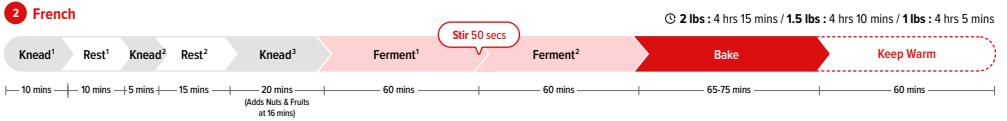

Cuckoo Breadmaker Program Setting Cycle Process

10 Dessert

⌚ 1 hr 40 mins

11 Dough

⌚ 1 hr 30 mins

12 Jam

⌚ 1 hrs 20 mins

13 Cake