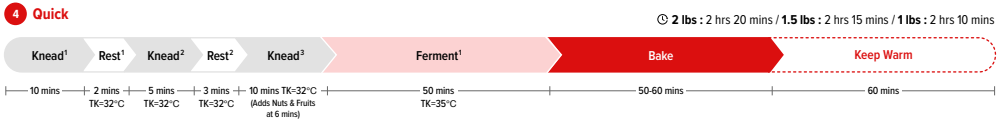

Cuckoo Breadmaker Program Setting Cycle Process

10 Dessert

⌚ 1 hr 40 mins

11 Dough

⌚ 1 hr 30 mins

12 Jam

⌚ 1 hrs 20 mins

13 Cake