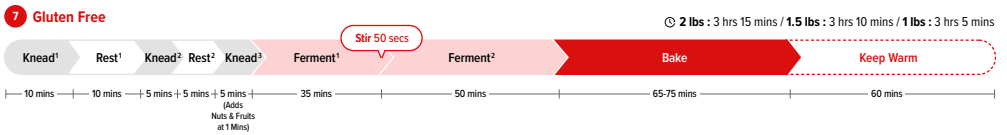

Cuckoo Breadmaker Program Setting Cycle Process

10 Dessert

⌚ 1 hr 40 mins

11 Dough

⌚ 1 hr 30 mins

12 Jam

⌚ 1 hrs 20 mins

13 Cake