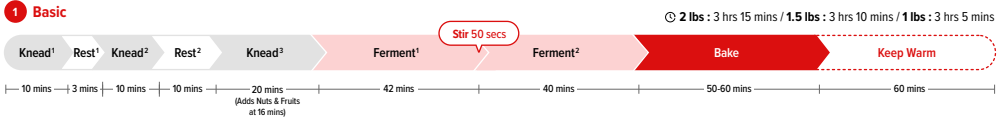

Cuckoo Breadmaker Program Setting Cycle Process

10 Dessert

⌚ 1 hr 40 mins

11 Dough

⌚ 1 hr 30 mins

12 Jam

⌚ 1 hrs 20 mins

13 Cake