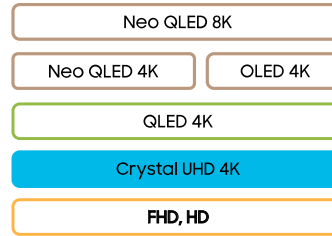

CLASS HIERARCHY

SIZE CLASS

55"	UN55U7900FDXZA
50"	UN50U7900FDXZA

With elegant metal housing, this essential 4K TV delivers an element of style along with a crisp and vibrant picture. Take advantage of more than 2700 free channels on Samsung TV Plus<sup>1</sup> and enjoy peace of mind as our proprietary triple-layer security protects your personal data<sup>2</sup>.

TOP 10 KEY FEATURES

- Crystal Processor 4K
- MetalStream Design
- Samsung Knox Security<sup>2</sup>
- Endless Free Content<sup>3</sup>
- 4K Upscaling
- Motion Xcelerator 60Hz
- HDR
- Color Booster
- Object Tracking Sound Lite
- Q-Symphony<sup>4</sup>

PICTURE (PANEL)

- Display Type: Ultra-High Definition (UHD)
- Refresh Rate: 60Hz
- Lighting Technology: Mega Contrast
- Display Resolution: 4K (3,840 x 2,160)
- Anti Reflection: N/A
- Viewing Angle: N/A
- Dimming Technology: N/A