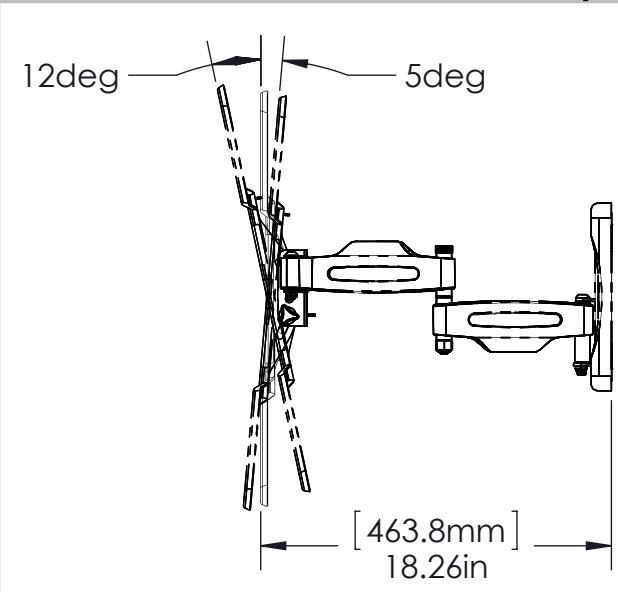

3-D

WALL PLATE

TOP VIEW - SWIVEL

SIDE VIEW - EXTENDED / TILT

FULLY ASSEMBLED MOUNT

TOP VIEW - RETRACTED

SIDE VIEW - RETRACTED