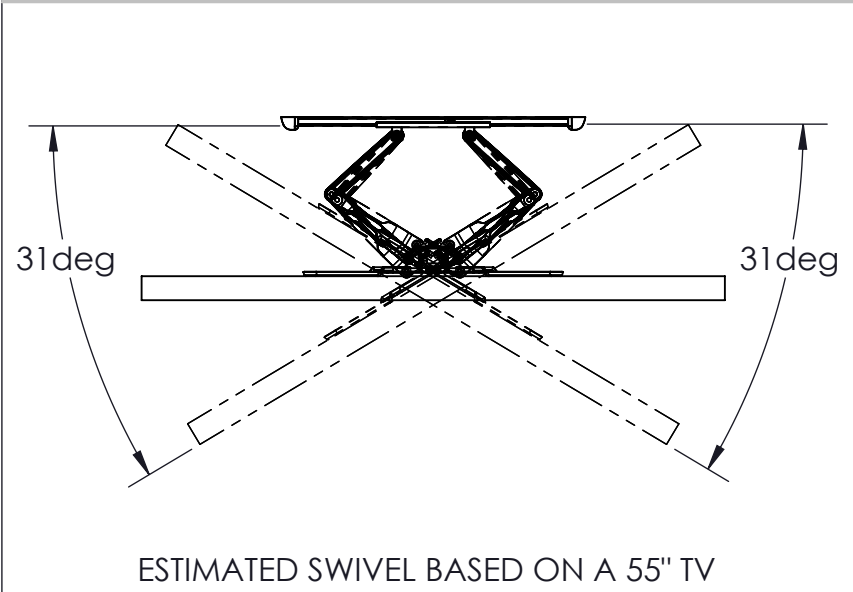

3-D

WALL PLATE

TOP VIEW - SWIVEL

SIDE VIEW - EXTENDED / TILT

FULLY ASSEMBLED MOUNT

TOP VIEW - RETRACTED

SIDE VIEW - RETRACTED