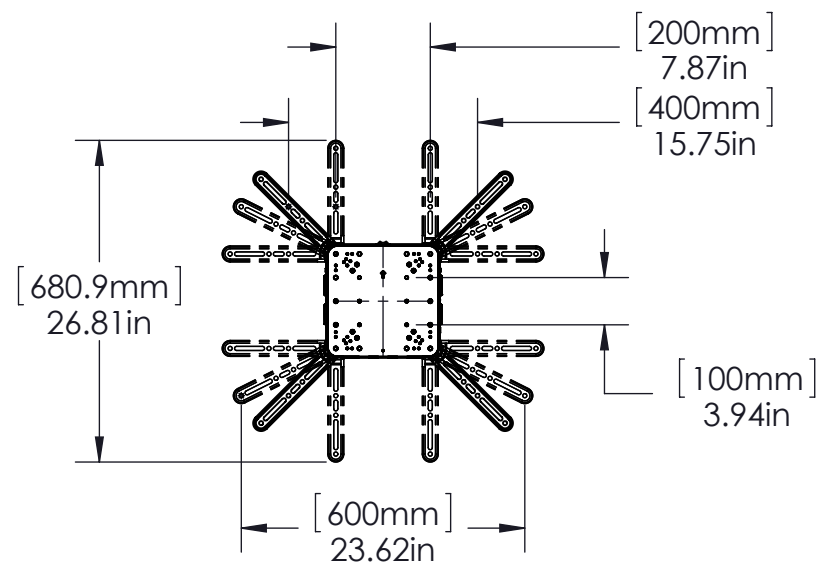

TV INTERFACE

SANUS™

VUEPOINT

FLF118 LARGE FULL MOTION 6805-002215

THE INFORMATION AND DESIGNS CONTAINED IN THIS DRAWING ARE CONFIDENTIAL AND THE PROPRIETARY PROPERTY OF MILESTONE AV TECHNOLOGIES NEITHER THIS DESIGN NOR ANY INFORMATION CONTAINED IN THIS DRAWING MAY BE REPRODUCED OR DISCLOSED TO OTHERS WITHOUT THE EXPRESS WRITTEN CONSENT OF MILESTONE AV TECHNOLOGIES. 本图纸所包含的信息和设计均系Milestone机密和知识产权，本图纸包含的设计和信息的在未经Milestone允许情况下均不得复制或泄露

3-D

WALL PLATE

TOP VIEW - SWIVEL

SIDE VIEW - EXTENDED / TILT

FULLY ASSEMBLED MOUNT

TOP VIEW - RETRACTED

SIDE VIEW - RETRACTED