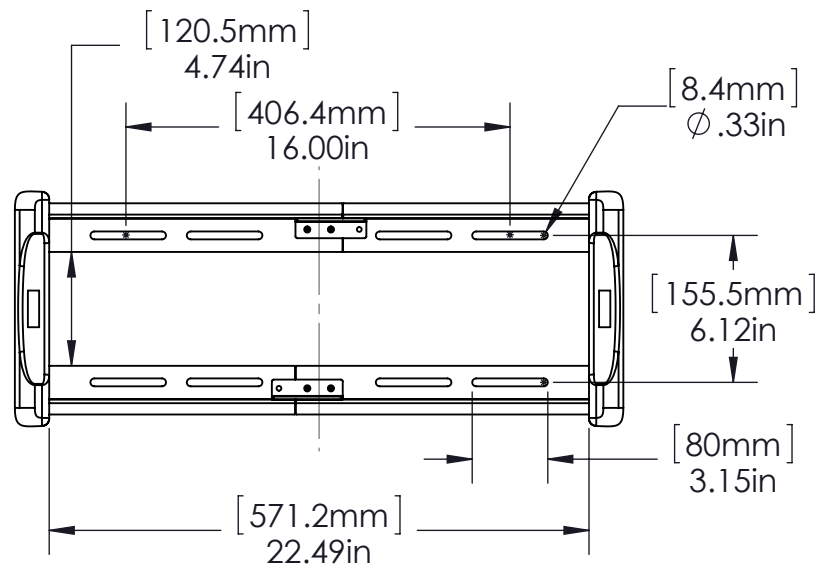

TV INTERFACE

SANUS™

VUEPOINT

FLF118 LARGE FULL MOTION 6805-002215

THE INFORMATION AND DESIGNS CONTAINED IN THIS DRAWING ARE CONFIDENTIAL AND THE PROPRIETARY PROPERTY OF MILESTONE AV TECHNOLOGIES NEITHER THIS DESIGN NOR ANY INFORMATION CONTAINED IN THIS DRAWING MAY BE REPRODUCED OR DISCLOSED TO OTHERS WITHOUT THE EXPRESS WRITTEN CONSENT OF MILESTONE AV TECHNOLOGIES. 本图纸所包含的信息和设计均系Milestone机密和知识产权，本图纸包含的设计和信息的在未经Milestone允许情况下均不得复制或泄露

3-D

WALL PLATE

TOP VIEW - SWIVEL

SIDE VIEW - EXTENDED / TILT

FULLY ASSEMBLED MOUNT

TOP VIEW - RETRACTED

SIDE VIEW - RETRACTED