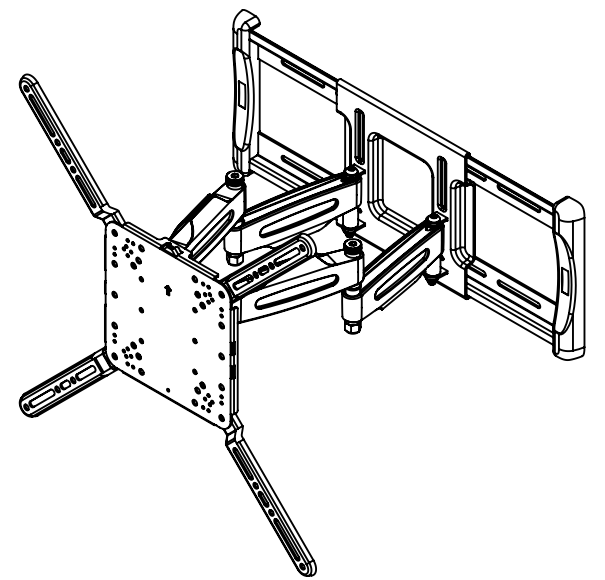

TV INTERFACE

SANUS™

VUEPOINT

FLF118 LARGE FULL MOTION 6805-002215

THE INFORMATION AND DESIGNS CONTAINED IN THIS DRAWING ARE CONFIDENTIAL AND THE PROPRIETARY PROPERTY OF MILESTONE AV TECHNOLOGIES NEITHER THIS DESIGN NOR ANY INFORMATION CONTAINED IN THIS DRAWING MAY BE REPRODUCED OR DISCLOSED TO OTHERS WITHOUT THE EXPRESS WRITTEN CONSENT OF MILESTONE AV TECHNOLOGIES. 本图纸所包含的信息和设计均系Milestone机密和知识产权，本图纸包含的设计和信息的在未经Milestone允许情况下均不得复制或泄露

3-D

WALL PLATE

TOP VIEW - SWIVEL

SIDE VIEW - EXTENDED / TILT

FULLY ASSEMBLED MOUNT

TOP VIEW - RETRACTED

SIDE VIEW - RETRACTED