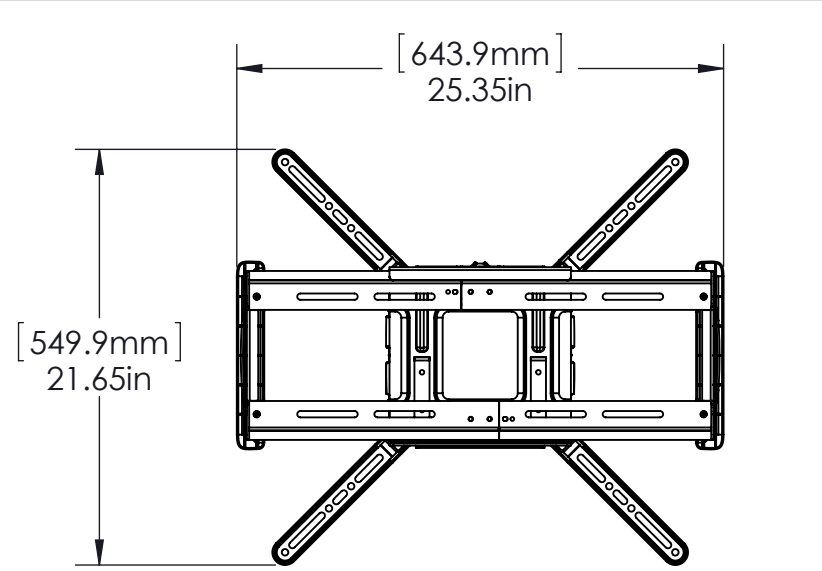

3-D

WALL PLATE

TOP VIEW - SWIVEL

SIDE VIEW - EXTENDED / TILT

FULLY ASSEMBLED MOUNT

TOP VIEW - RETRACTED

SIDE VIEW - RETRACTED