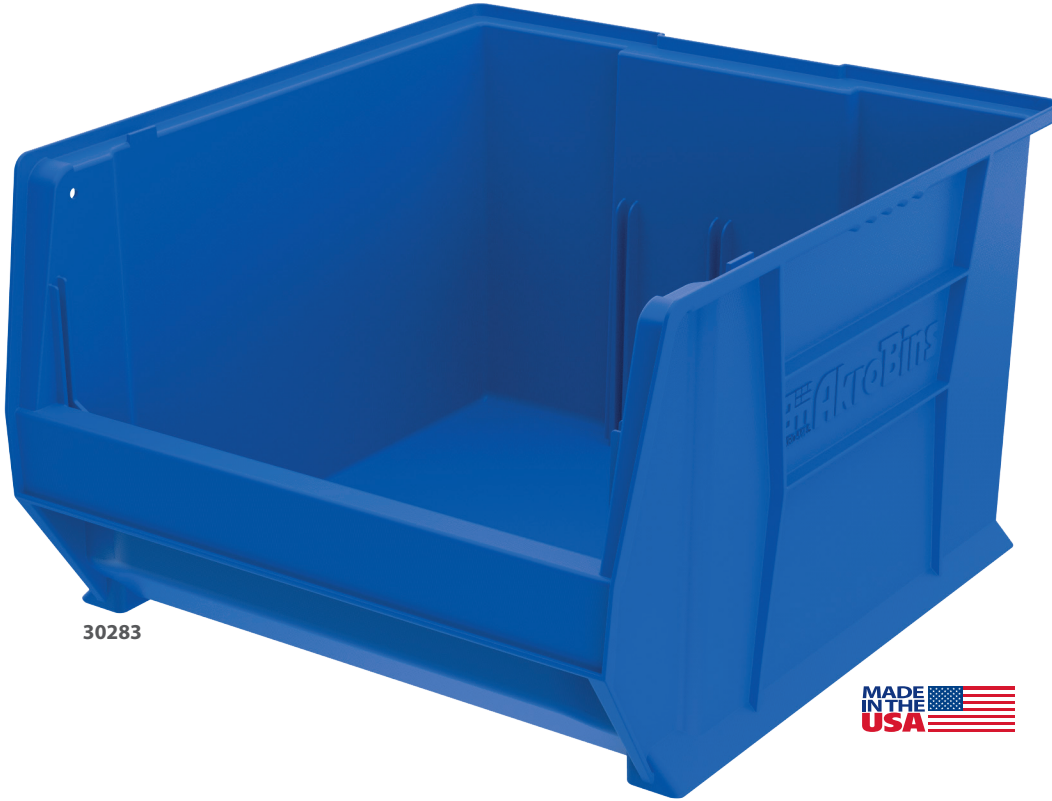

Super-Size AkroBins®

Industry-standard large capacity stacking bins

- Heavy-duty, industrial-grade polymer bins stack securely atop each other, even with lids in place
- Easy to carry with large handle molded onto back of bin

30283

Super-Size AkroBins Model No.	Outside Dimensions (In.)			Inside Dimensions (In.)				Capacity/Quantity			Accessories				
	L	W	H	L	W	H	X	Max. Cap. per Bin	Stacking Cap./= Qty. Stacked	Ctn. Qty.	Width Dividers*	Length Dividers*	Divider Pkg. Qty. W L	Card Stock Holder	
30280	20	12-3/8	6	16-7/8	10-11/16	5-3/8	15-1/2	200 lbs.	40 lb./10	4	–	40280 (3)	–	2	29304
30281	20	12-3/8	8	16-7/8	10-11/16	7-3/8	15-1/2	200 lbs.	50 lb./7	3	–	40281 (3)	–	3	29304
30282	20	12-3/8	12	16-7/8	10-11/16	11-3/8	15-1/2	200 lbs.	60 lb./5	2	–	40282 (3)	–	1	29304
30283	20	18-3/8	12	16-7/8	16-9/16	11-3/8	15-1/2	300 lbs.	150 lb./5	1	–	40282 (3)	–	1	29304
30284	23-7/8	8-1/4	7	20-7/8	6-3/8	6-1/8	19-3/8	200 lbs.	150 lb./5	4	41284 (2)	40286 (1)	2	4	29304
30286	23-7/8	11	7	20-7/8	9-1/8	6-1/8	19-5/16	200 lbs.	150 lb./5	4	41286 (2)	40286 (3)	2	4	29304
30287	23-7/8	11	10	20-3/4	9	9-1/8	19-5/16	300 lbs.	150 lb./5	4	41287 (2)	40287 (3)	6	6	29304
30288	23-7/8	16-1/2	11	20-3/4	14-3/8	10-1/8	19-5/16	300 lbs.	150 lb./5	1	41288 (2)	40287 (3)	6	6	29304
30288MOB[‡]	Mobile 30288 bin with 3" locking casters**							200 lbs.	–	1	41288 (2)	40287 (3)	6	6	29304
30289	23-7/8	18-1/4	12	20-3/4	16	11-1/8	19-1/4	300 lbs.	150 lb./5	1	41289 (2)	40289 (3)	2	1	29304
30289MOB[‡]	Mobile 30289 bin with 3" locking casters**							200 lbs.	–	1	41289 (2)	40289 (3)	2	1	29304
30290	29-1/4	18-3/8	12	26-1/8	16-9/16	11-3/8	24-3/4	300 lbs.	150 lb./5	1	–	40290 (3)	–	1	29304
30290MOB[‡]	Mobile 30290 bin with 3" locking casters**							200 lbs.	–	1	–	40290 (3)	–	1	29304
30292	29-7/8	11	10	26-3/4	9	9-1/8	25-5/16	300 lbs.	150 lb./5	4	41287 (2)	40292 (3)	6	6	29304
30292MOB[‡]	Mobile 30292 bin with 3" locking casters**							200 lbs.	–	4	41287 (2)	40292 (3)	6	6	29304
30293	29-7/8	16-1/2	11	26-3/4	14-3/8	10-1/8	25-5/16	300 lbs.	150 lb./5	1	41288 (2)	40292 (3)	6	6	29304
30293MOB[‡]	Mobile 30293 bin with 3" locking casters**							200 lbs.	–	1	41288 (2)	40292 (3)	6	6	29304