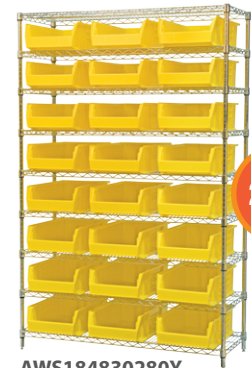

Super-Size AkroBin Shelving Systems

Super-Size AkroBin Wire Shelving Systems			Bin Dimensions (In.)			Shelf Dimensions (In.)			Quantity	
Model No.	Description	Super-Size AkroBin Colors	L	W	H	D	L	H	Bins	Shelves
AWS184830280	Wire Shelving w/ 30280 Bins	R, B, Y, SC	20	12-3/8	6	18	48	74	24	9
AWS184830281	Wire Shelving w/ 30281 Bins	R, B, Y, SC	20	12-3/8	8	18	48	74	18	7
AWS184830282	Wire Shelving w/ 30282 Bins	R, B, Y, SC	20	12-3/8	12	18	48	74	12	5
AWS184830283	Wire Shelving w/ 30283 Bins	R, B, Y, SC	20	18	12	18	48	74	8	5
AWS1848SAB	Wire Shelving w/ 30280, 30281, 30282, 30283 Bins	R, B, Y, SC	See Above			18	48	74	4/3/4/4†	6
AWS24360284	Wire Shelving w/ 30284 Bins	R, B, Y, SC	23-7/8	8-1/4	7	24	36	74	28	8
AWS24360287	Wire Shelving w/ 30287 Bins	R, B, Y, SC	23-7/8	11	10	24	36	74	16†	6
AWS24360288	Wire Shelving w/ 30288 Bins	R, B, Y, SC	23-7/8	16-1/2	11	24	36	74	12	3
AWS24360SAB	Wire Shelving w/ 30287 & 30288 Bins	R, B, Y, SC	See Above			24	36	74	12/6†	3
AWS24361288	Wire Shelving w/ 30288 Bins	R, B, Y, SC	23-7/8	16-1/2	11	24	36	63	10	3

AWS184830280Y

UP TO
2000
LBS.