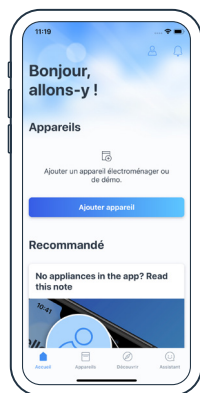

Guide d'installation

Connectez votre lave-vaisselle aujourd'hui avec Home Connect

1. 1 Téléchargez l'appli Home Connect et suivez les instructions