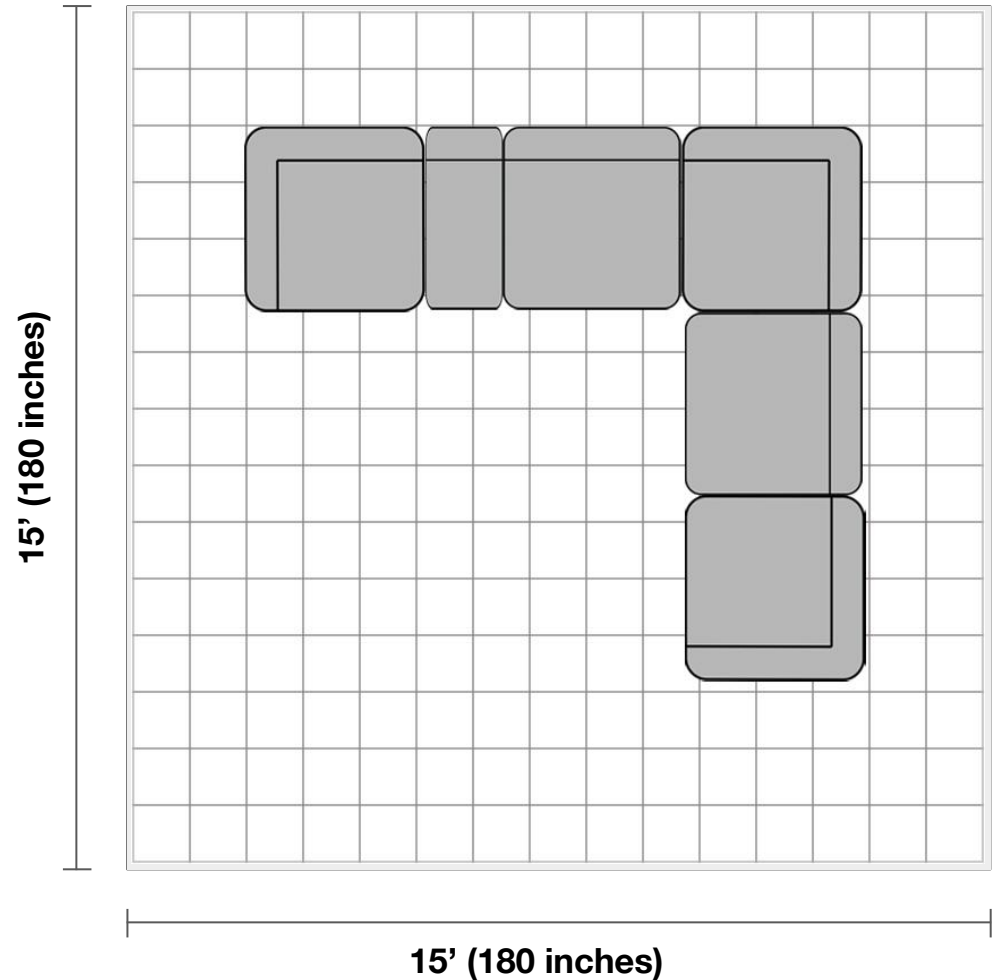

### General Dimensions:

Left / Right arm recliner: 41.7" L x 42.5" W x 32.6" H

Corner Wedge: 50.3" L x 50.3" W x 32.6" H

Armless recliner: 30.3" L x 42.5" W x 32.6" H

Console: 12.9" L x 40.9" W x 28.7" H

### Additional Dimensions:

Seat cushions are 21.6" deep and 18.8" high off the ground

Armrests is 25.5" high off the ground

Length of power cable: 98"

### Room Plan:

Entry width required for delivery: 33.5"

### Living Room Size

Living rooms vary in shapes and sizes. The layout is scaled to 15' x 15' for visual purposes.