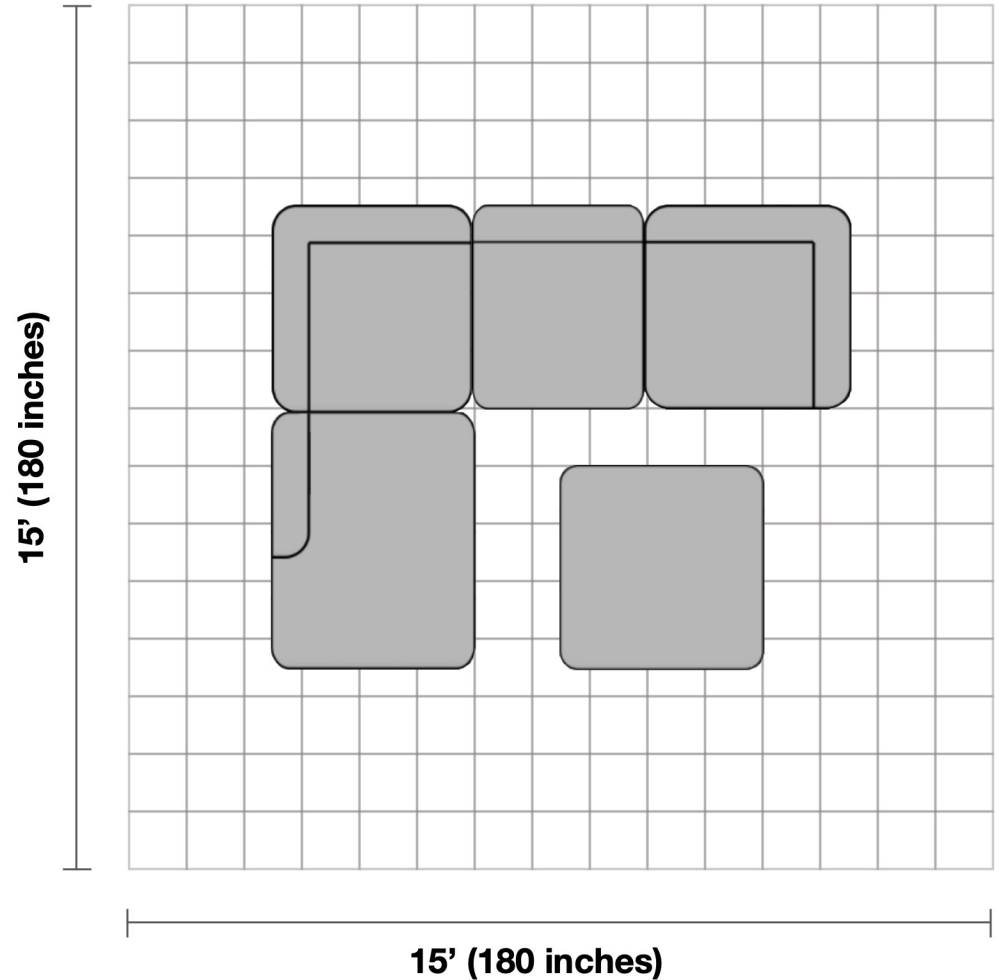

1812652 Andee Fabric Sectional

Before purchasing your furniture, please measure your space and note all item measurements to ensure the item will fit your space.

General Dimensions:

96.4" L x 121.2" W x 32.6" H

Additional Dimensions:

LAF Chaise: 96.4" L x 42.5" W x 32.6" H

RAF Loveseat: 78.7" L x 42.5" W x 32.6" H

Ottoman: 42.5" L x 42.5" W x 18.8" H

Seat Height: 18.8"

Seat Depth: 27.2"

Room Plan:

Entry width required for delivery: **26"**

Living Room Size

Living rooms vary in shapes and sizes. The layout is scaled to 15' x 15' for visual purposes.