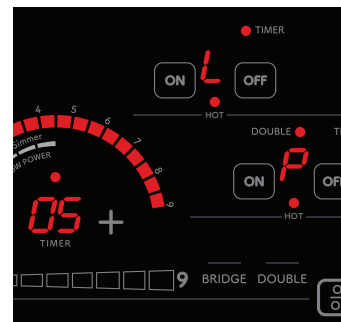

4 Individual Cooking Zone Timers, Plus an Additional Independent Timer

DESIGNED FOR YOUR DREAM KITCHEN

The Sharp® 30-inch SCR3042FB Electric Cooktop is a powerful, beautiful addition to your dream kitchen. The black mirror finish of the glass surface is a perfect match for modern appliances while precise temperature control with touch-glass controls for each of the four cooking zones provide convenience you can count on. The included magnetic stainless steel side accessories are dishwasher safe and a convenient place to rest spoons, ladles, and spatulas as well as pots and pans.

The SCR3042FB features a variable-sized zone with Double Heater capability to handle larger size pots and pans efficiently. Dual elements allow you to use multiple pan sizes, while the Bridge Heater synchronizes the two left cooking zones to accommodate larger cookware, such as griddles, grill pans, and custom cookware for your most elaborate entertaining. There's even a kitchen timer for each cooking zone. And without an open flame or radiant coil, spills and splatters are less likely to burn and a breeze to clean up. The Speed Boil function of the SCR3042FB is perfect for those times when you just need that pasta water to boil.

The Sharp 30-inch SCR3042FB Electric Cooktop includes practical safety features, including the control lock to prevent unwanted, or accidental use. The Hot Surface Light indicator lets you know at a glance if each of the cooking surfaces is on or still hot with residual heat. Powerful and efficient, fast and flexible, the beautiful Sharp SCR3042FB Electric Cooktop with Black Mirror Finish is certainly Simply Better Living.

Offers a bridge element for oblong pans and longer cookware.

Convenient double heater capability to handle larger size pots and pans.

Precise Low Power holds the temperature for extraordinarily consistent simmering.