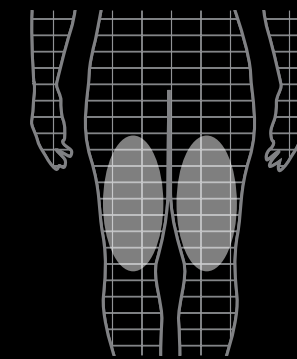

THIGHS

SAFETY WARNINGS

PLEASE READ BEFORE USE

- Not a children's item. Keep out of the reach of children.
- Do not use this item if you are pregnant or have an injury or illness. Consult your physician if you have a medical condition that may prevent safe use of this item.
- Do not use attachments of any kind other than those that may be included.
- Do not fall asleep while using.
- Keep long hair away from this item while it is in use.
- Do not leave this item unattended when it is plugged in.
- Always allow item to cool if it becomes too hot.
- Never operate under blankets where air opening may be blocked. Excessive heat can occur and cause fire, electric shock, or injury to persons.
- Do not expose to extreme temperatures or moisture.
- Keep away from sources of water and heated surfaces.
- Never touch the power plug with wet hands.
- Do not carry this item by its cord.
- Thoroughly inspect products before every use. If the product appears worn, frayed/splintered, cracked, or broken in any manner, discontinue use and discard immediately.

RECHARGEABLE BATTERY WARNING

- This product contains batteries that are non-replaceable.
- There is a risk of fire and personal injury if battery is punctured, damaged, or misused.
- Do not dismantle, crush, incinerate or short-circuit battery.
- Never expose battery to extreme temperatures or moisture.
- Keep away from flammable materials and direct sunlight.
- Only charge using the provided charger, cable, and/or adapters.
- Rechargeable battery is only to be charged by an adult.
- Adult supervision is required while charging the battery.
- Allow battery to cool to room temperature before charging.
- Charge on a non-flammable surface and keep away from flammable products.
- Discontinue charging if battery becomes hot, swells, smokes, or gives off a strong odor.
- Battery chargers used with the product are to be regularly examined for damage to the cord, plug, enclosure, and other parts. In the event of such damage, chargers must not be used until the damage has been repaired.
- Recycle or dispose of battery according to federal, state, and local laws.

DANGER

To reduce the risk of electric shock, always unplug this appliance from the electrical outlet immediately after using and before cleaning.

SHARPER IMAGE® NAME AND LOGO (INCLUDING THE 77 LOGO) ARE TRADEMARKS OR REGISTERED TRADEMARKS. DISTRIBUTED BY AND © 2020 MERCHSOURCE, LLC, IRVINE, CA 92618. ALL RIGHTS RESERVED.