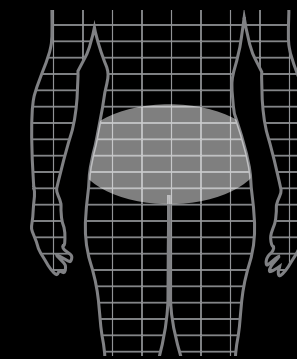

REALTOUCH MASSAGE

WIRELESS NECK AND BACK
SHIATSU WITH HEAT

CONGRATULATIONS ON YOUR PURCHASE OF THE REALTOUCH MASSAGE.

Please read all instructions and warnings prior to use. Keep this sheet as it contains important information for future reference.

CONTENTS

GETTING STARTED

1. Plug the power adapter into the massager and then into a wall outlet. Allow to fully charge before use.
2. Put on the massager and then press and hold the Power button.
3. Press the Mode Select button to toggle through the massage modes.
4. Press the Reverse Spin button to reverse the massage direction.
5. Press the Heat button to add warmth.
6. Use for up to 15 minutes at a time and enjoy your massage!

FEATURES

- Shiatsu massage for sore or tense muscles
- Dual massage heads with 4 nodes each
- Optional heating for soothing warmth
- Adjustable pressure with arm straps
- Spin reverse at the touch of a button

CARE INSTRUCTIONS

- Spot clean only. Unplug and wipe with a damp cloth.
- Air-dry only. Never place in a dryer.
- Allow to dry fully before plugging back in.
- Do not submerge in water.
- Do not use detergent or soap when cleaning.

GOOD FOR: NECK, SHOULDERS, BACK, WAIST AND THIGHS

WAIST

SAFETY WARNINGS

PLEASE READ BEFORE USE