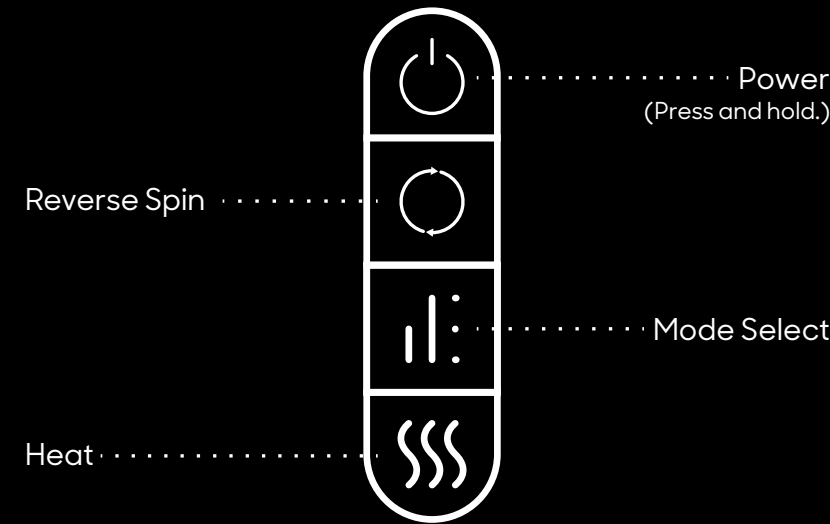

CONTENTS

REALTOUCH MASSAGE

POWER ADAPTER

GETTING STARTED

1. Plug the power adapter into the massager and then into a wall outlet. Allow to fully charge before use.
2. Put on the massager and then press and hold the Power button.
3. Press the Mode Select button to toggle through the massage modes.
4. Press the Reverse Spin button to reverse the massage direction.
5. Press the Heat button to add warmth.
6. Use for up to 15 minutes at a time and enjoy your massage!

FEATURES

- Shiatsu massage for sore or tense muscles
- Dual massage heads with 4 nodes each
- Optional heating for soothing warmth
- Adjustable pressure with arm straps
- Spin reverse at the touch of a button