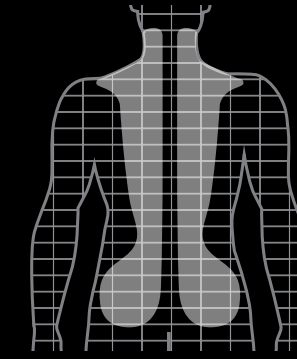

GOOD FOR: NECK, SHOULDERS, BACK, WAIST AND THIGHS

BACK