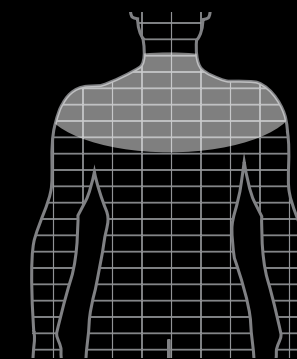

NECK + SHOULDERS