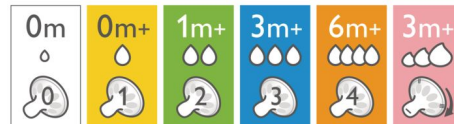

Skin-soft teat

The skin-soft nipple material closely resembles the feeling of the breast, making it easy for your baby to combine breast and bottle feeding.

Flexible spiral teat design

The spiral design combined with our comfort petals inside the nipple increases softness and the flexibility allowing natural tongue

The Philips Avent Natural bottle is available in 4 sizes and 7 different nipples for every development stage of your baby. With different nipple softness, flexibility and design and with increasing flow rates and bottle sizes that keep up with your baby's growth and development.