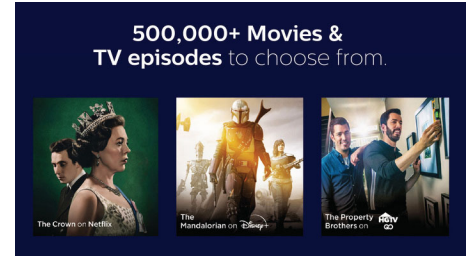

Fast and Easy Search

Search by title, actor or director to see where to stream your favorite shows for free or at the lowest price.

Free Roku mobile app

Turn your iOS® or Android™ device into the ultimate streaming companion. Whether you need a second remote or want more features and functionality, the Roku mobile app makes it fun and easy to control your Roku TV.

Search with your keyboard, use voice search, enjoy private listening with up to three friends, cast to your TV, and more.

Works with Apple AirPlay

Effortlessly stream videos, photos, music, and more from your Apple device to your TV with AirPlay. Plus mirror the screen from your iPhone, iPad, or Mac to the big screen.*

500,000+ Movies & TV episodes

Roku TV makes it easier to get more from your TV. Choose from 500,000+ movies and TV episodes from across streaming services.

The Roku Channel

Hundreds of popular entertainment titles on your Philips Roku TV - at no cost to you. No subscription. No fees. No log-in required. Add Premium Subscriptions* to watch it all in one place.