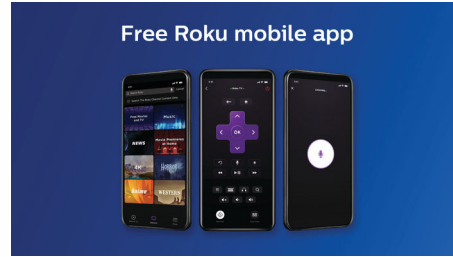

Enlarge your viewing experience

- 720p High Definition Resolution for ultra-sharp images
- 120 PMR delivers unprecedented motion sharpness to your TV

A simple way to watch what you love

- More than a smart TV - a better TV
- Fast and easy search across top channels
- 500,000+ Movies & TV episodes
- Free Roku mobile app for iOS and Android
- Watch. Listen. Share. AirPlay lets you do it all.
- Free Streaming on The Roku Channel
- Works with popular voice assistants

Smart performance at a great value. A simpler, smarter and totally entertaining TV with built-in features to stream, watch live, and more.

120 Perfect Motion Rate

120 PMR delivers unprecedented motion sharpness to your TV. Showcase sports, movies, or any fast-paced scenery with incredible clarity, so you never miss any part of the action.

Fast and Easy Search

Search by title, actor or director to see where to stream your favorite shows for free or at the lowest price.

Free Roku mobile app

Turn your iOS® or Android™ device into the ultimate streaming companion. Whether you need a second remote or want more features and functionality, the Roku mobile app makes it fun and easy to control your Roku TV.

Search with your keyboard, use voice search, enjoy private listening with up to three friends, cast to your TV, and more.

Works with Apple AirPlay

Effortlessly stream videos, photos, music, and more from your Apple device to your TV with AirPlay. Plus mirror the screen from your iPhone, iPad, or Mac to the big screen.*