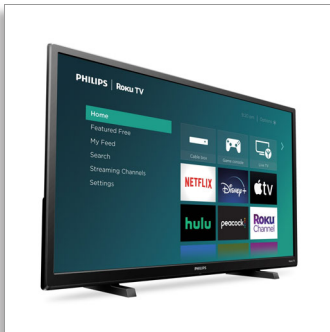

Philips Roku TV
4600 series 2K HD LED
RokuTV

32" RokuTV
HD 720p
120PMR

32PFL4664

Endless Entertainment

2K HD RokuTV

Philips Roku TV is a smart TV that's simple to use. Start streaming your favorite movies and TV shows. Access your cable box or HD antenna. Or even fire up your gaming console - all from your home screen.

Enlarge your viewing experience

- 720p High Definition Resolution for ultra-sharp images
- 120 PMR delivers unprecedented motion sharpness to your TV

A simple way to watch what you love

- More than a smart TV - a better TV
- Fast and easy search across top channels
- 500,000+ Movies & TV episodes
- Free Roku mobile app for iOS and Android
- Watch. Listen. Share. AirPlay lets you do it all.
- Free Streaming on The Roku Channel
- Works with popular voice assistants

Enjoy a world of connectivity

- Wireless LAN 802.11ac for seamless streaming

PHILIPS

ROKU TV

4600 series 2K HD LED RokuTV
32" RokuTV HD 720p, 120PMR

32PFL4664/F7

Highlights

Roku TV