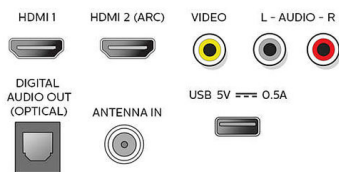

Tuner/Reception/Transmission

- Aerial Input: 75 ohm F-type
- TV system: ATSC, NTSC
- Video Playback: NTSC, ATSC
- Tuner bands: UHF, VHF

Connectivity

- Number of HDMI connections: 2
- Number of USBs: 1
- Other connections: Digital audio out (optical), CVBS+Audio L/R in
- Wireless connections: Wireless LAN (802.11ac)
- EasyLink (HDMI-CEC): One touch play, Power status, System info (menu language), System audio control, System standby
- HDMI features: Audio Return Channel (HDMI 2)

Power

- Ambient temperature: 5°C to 40°C (41°F to 104°F)
- Mains power: 120V/60Hz
- Power consumption: 50 W
- Standby power consumption: < 0.5W

Dimensions

- Set dimensions in inch (W x H x D): 29.1 x 17.5 x 2.6 inch
- Product weight (lb): 8.93 lb
- Set dimensions with stand in inch (W x H x D): 29.1 x 18.3 x 6.7 inch
- Stand width (inch): 17.8 inch
- Product weight (+stand) (lb): 9.15 lb
- Box dimensions in inch (W x H x D): 31.1 x 19.9 x 4.5 inch
- Weight incl. Packaging (lb): 11.79 lb
- VESA wall mount compatible: 200 x 100 mm

Accessories

- Included accessories: Table top stand, Quick start

guide, Remote Control, Batteries for remote control, Screws

Network Services

- TV Operating System: Roku OS

Connections

Rear

Issue date 2021-04-29