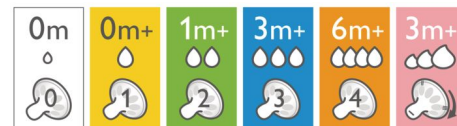

Baby's changing needs

The Philips Avent Natural bottle is available in 4 sizes and 7 different nipples for every development stage of your baby. With different nipple softness, flexibility and design and with increasing flow rates and bottle sizes that keep up with your baby's growth and development.

Specifications

Material

Nipple: Silicone, BPA free*

What is included

Extra soft Slow Flow nipple: 4 pcs

Development stages

Stages: 1m+

Functions

Latch on: Natural latch on, Easy combine breast and bottle

Nipple: Unique comfort petals, Extra soft and flexible teat

Anti-colic valve: Advanced anti-colic system