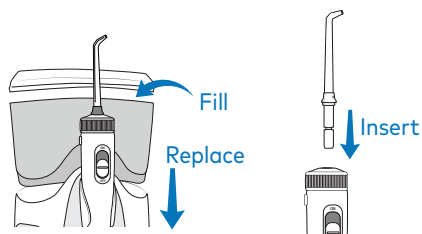

Call: 1-800-525-2774
Monday-Friday
7 am - 5 pm MST

Chat or E-mail
service@waterpik.com

**Quick Start
Guide Inside!**

Quick Start Guide

PRIMING UNIT (FIRST TIME USE ONLY)

- 1 Fill reservoir with warm water and replace it firmly on the base. Insert tip firmly until it clicks into place.

- 2 Turn pressure to high, point tip into sink, turn power ON and water switch to ON until water flows. Turn power and water OFF.

NEED HELP?

Visit [Waterpik.com/WelcomeWF](https://www.waterpik.com/WelcomeWF)
To watch a How To Video and find additional
product support.