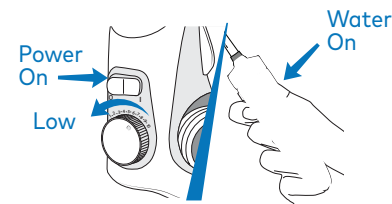

- 2 Turn pressure to high, point tip into sink, turn power ON and water switch to ON until water flows. Turn power and water OFF.

NEED HELP?

Visit [Waterpik.com/WelcomeWF](https://www.waterpik.com/WelcomeWF)
To watch a How To Video and find additional
product support.

Call Us! 1-800-525-2774

WATER FLOSS

- 3 Place tip in mouth. Start on low pressure. Turn power ON. Turn water ON and increase pressure to your liking.

- 4 Lean over sink. Close lips enough to prevent splashing, while still allowing water to flow from mouth into sink.