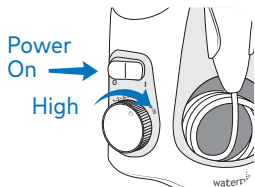

1. 2 Turn pressure to high, point tip into sink, turn power ON and water switch to ON until water flows. Turn power and water OFF.