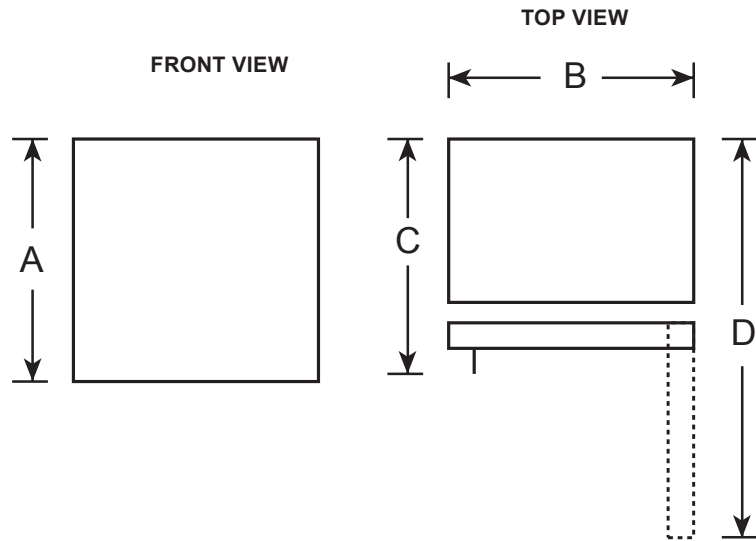

PVS06BSP/BP

GE Profile™ Beverage Center

DIMENSIONS AND INSTALLATION INFORMATION (IN INCHES)

OVERALL DIMENSIONS	Height (in.) A	33-3/4
	Width (in.) B	23-2/5
	Depth with handle (in.) C	25
	Depth with door open 90° (in.) D	45-1/4
AIR CLEARANCES	Each side (in.)	0
	Top (in.)	0
	Back (in.)	0

FEATURES AND BENEFITS

Total Capacity: 5.1 Cu. Ft.

Capacity: 155 Cans/52 Bottles

ADA Compliant: Yes

Energy Star: No

BI capable: Yes

Door Type: Glass

Reversible Door: No