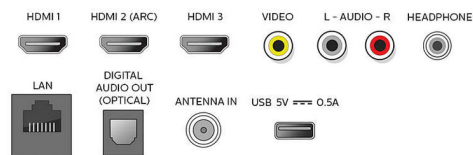

Multimedia Applications

- Multimedia connections: USB Storage Device
- Playback Formats: H.264/MPEG-4 AVC, H.265/HEVC, MPEG2, MPEG4*

Tuner/Reception/Transmission

- Aerial Input: 75 ohm F-type
- TV system: ATSC, NTSC
- Video Playback: NTSC
- Tuner bands: UHF, VHF

Connectivity

- HDMI 1: HDMI
- HDMI 2(ARC): HDMI
- HDMI 3: HDMI
- AV 1: Audio L/R in, CVBS in
- Audio Output - Digital: Optical (TOSLINK)
- Other connections: Ethernet, Headphone out, Wireless LAN 802.11ac MIMO
- USB: USB
- EasyLink (HDMI-CEC): One touch play, Power status, System info (menu language), Remote control pass-through, System audio control, System standby
- Bluetooth version: 4.2

Power

- Ambient temperature: 5°C to 40°C (41°F to 104°F)
- Mains power: 120V/60Hz
- Power consumption: 135 W
- Standby power consumption: < 0.5W

Dimensions

- Set dimensions in inch (W x H x D):

- 49.2 x 28.5 x 3.1 inch
- Product weight (lb): 22.93 lb
- Set dimensions with stand in inch (W x H x D): 49.2 x 30.4 x 8.8 inch
- Stand width (inch): 43.5 inch
- Product weight (+stand) (lb): 23.15 lb
- Box dimensions in inch (W x H x D): 55.6 x 31.9 x 6 inch
- Weight incl. Packaging (lb): 37.04
- VESA wall mount compatible: 300 x 300 mm

Accessories

- Included accessories: Quick start guide, Caution sheet, Safety warranty sheet, Remote Control, Batteries for remote control, Table top stand, Screws
- Power cord: 59 inch

Android TV Services

- OS: Android Oreo

Rear

Issue date 2020-05-11

Version: 6.1.1

12 NC: 8670 001 56798
UPC: 6 09585 25239 4

© 2020 Koninklijke Philips N.V.
All Rights reserved.

Specifications are subject to change without notice.
Trademarks are the property of Koninklijke Philips N.V.
or their respective owners.

www.philips.com

* Google, Google Play, Android, YouTube, and related marks and logos are trademarks of Google LLC.

* USB recording for digital channels only, recordings may be limited by broadcast copy protection. Country and channel restrictions may apply.

* USB multimedia playback requires third-party app installation. Please visit the Google Play Store for more details, including app availability for your country.

* Netflix streaming membership required. See www.netflix.com/TermsOfUse