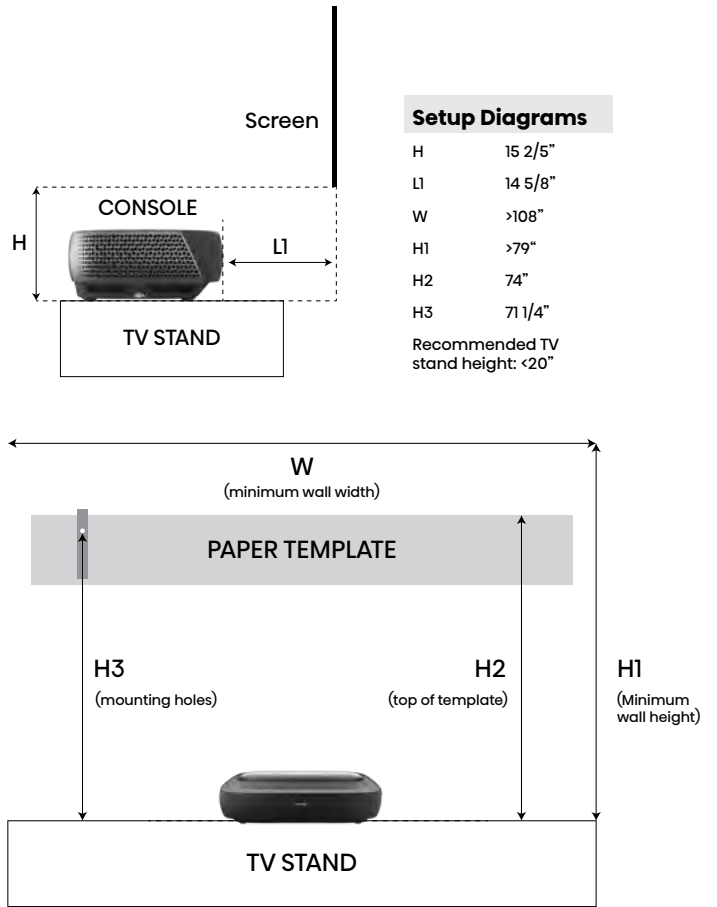

# TECHNICAL SPECIFICATIONS

Laser Model | 120L9H-CINE120A

Physical	
Console Dimensions	24" x 6.1" x 13.6" (W x H x D)
Console Weight	24.7 lbs
Screen Dimensions	104.6" x 60.4" x 1.4" (W x H x D)
Screen Weight	34.2 lbs
Over box/Package Dimensions	69.1" x 25.7" x 20.1" (W x H x D)
Over box/Package Weight	110.3 lbs
Picture	
Projection Size	120"
Brightness	3000 Lumens
Resolution / Refresh Rate	4K@60Hz
Colour Space	107% BT.2020
Contrast Ratio	2,000,000:1 (dynamic)
HDR	HDR10, HLG, Dolby Vision
Light Source	Red + Green + Blue Trichroma Laser
Laser Life	25,000+ Hours
Throw Ratio	0.25:1
Chipset	0.47" DMD
Audio	
Audio Output Power	40W (Stereo)
Surround Sound	Dolby Atmos, Dolby Digital
Smart Features	
Smart TV Platform	Google TV (Google Certified)
App Store	Google Play Store
Streaming Services	Netflix, Disney+, HBO NOW, Hulu, Prime Video, SHOWTIME, Pandora, Sling TV, YouTube
Voice Assistant	Google Assistant
Works With	Hey Google, Amazon Alexa
Screen Mirroring	Chromecast, AirPlay 2
Connectivity	
Wi-Fi	802.11a/b/g/n/ac (Dual-Band, Wifi 6e)
Bluetooth	Yes
Wired Ethernet	Yes
Power	
Power Consumption	320W
Standby Consumption	<0.5W
Power Supply	AC 120V, 60Hz
Ports	
HDMI	2x HDMI 2.1 (ALLM), 1x HDMI 2.0
HDMI ARC, CEC	1x (eARC on HDMI port 2)
USB	1x USB 3.0, 1x USB 2.0
RF Antenna	1x
Ethernet (LAN)	1x
Digital Audio Output	1x Optical
Analog Audio Output	1x
Other Features	
Noise Reduction	Yes
Parental Controls	Yes
Closed Caption	Yes
Sleep Timer	Yes
Eye Safety	Yes
MEMC	Yes
Remote Finder	Yes

Accessories	
Remote	Yes, voice remote with backlight
Quick Start Guide / Manual	QSG in box, Manual online
Power Cable	Yes
Cleaning Kit	Yes
Warranty	
Warranty	2 Years limited warranty
UPC/EAN	
UPC/EAN	UPC: 888143014661 EAN: 6942147488973
Screen	
Screen Size	120" diagonal
Type	Lenticular ALR (Ambient Light Rejecting)
Resolution	4K
Ambient light obscuring ratio	85%
Gain	0.6
Viewing Angle	150°
Frame	Fix (assembly required)
Install Manual	Yes
Mounting Brackets	Yes
Gloves	Yes